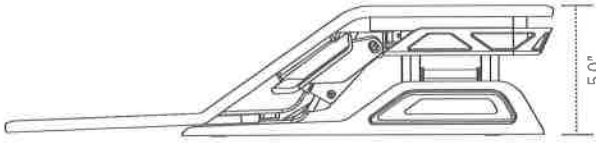

Lotus™

sit-to-stand workstation

Base

Tabletop

Highest position

Lowest position

esi

800.833. 3746
esiergo.com